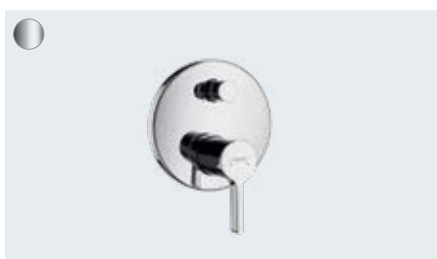

Metris S

Single lever bath mixer for concealed installation for iBox universal
31465, -000

Single lever bath mixer for concealed installation with integrated security combination according to EN1717 for iBox universal
31466, -000

Basic set iBox universal (not shown)
01800180