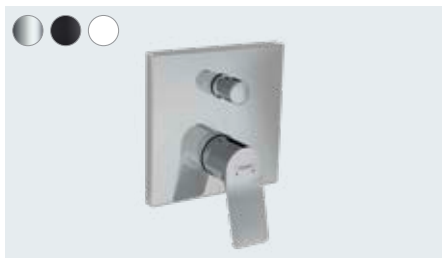

Vivenis
Single lever bath mixer for concealed installation
for iBox universal
75415, -000, -670, -700

Single lever bath mixer for concealed installation with
integrated security combination according to EN1717 for
iBox universal
75416, -000, -670, -700

Basic set iBox universal (notshown)
01800180