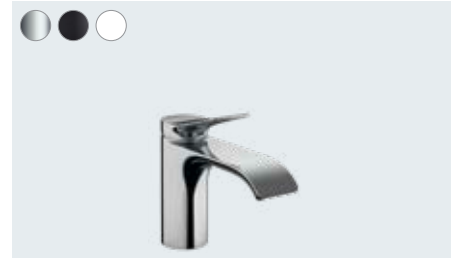

Vivenis

Single lever basin mixer 80 with pop-up waste set
75010, -000, -670, -700

Single lever basin mixer 80 without waste set
75012, -000, -670, -700