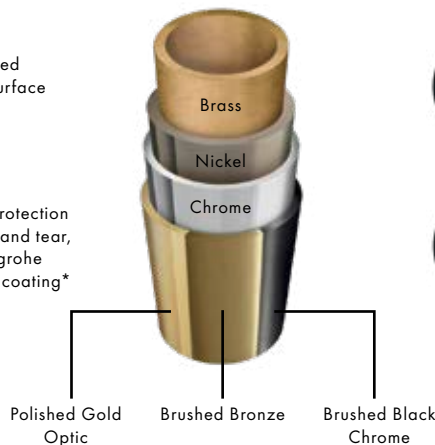

Today's bathroom increasingly reflects our own personal style. FinishPlus has been developed to provide five new surface designs in matt and metallic tones, expanding your style options far beyond classic chrome. The high-quality surfaces offer a wide range of design options, giving you brand new ways of expressing yourself.

PVD coating

A PVD coat is vapour-deposited molecule by molecule in a vacuum coating process, which creates a robust and brilliantly coloured surface

Longevity tested for years of surface durability

50 years of protection against wear and tear, with the hansgrohe Premium PVD coating*

Paint coating

A specialist paint is applied in several steps, to create a durable and intense surface colour

Longevity tested for years of surface durability

25 years of protection against wear and tear, with the hansgrohe special paint finish**