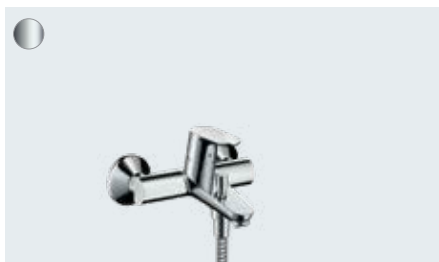

Focus
Single lever bath mixer
for exposed installation
31940, -000