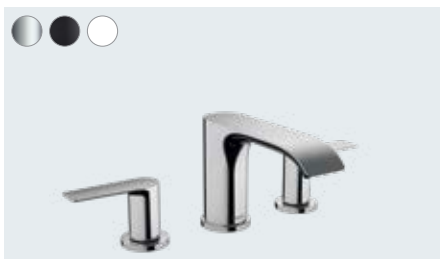

Vivenis

3-hole basin mixer 90 with pop-up waste set
75033, -000, -670, -700