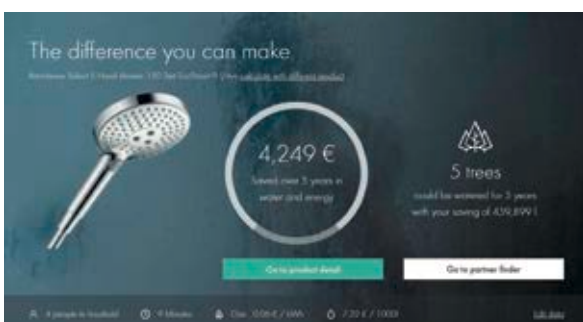

With our water saving calculator, you can see the amount of water you could potentially save thanks to our environmentally-friendly EcoSmart technology. It's useful whatever your household size, showing instantly the products to help you conserve our most valuable resource.

www.hansgrohe.com/service/producer-guarantee