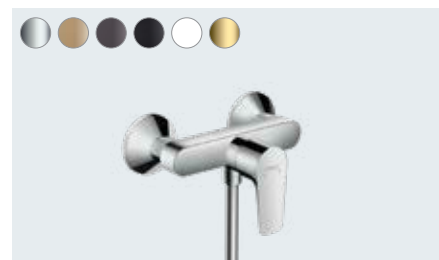

Talis E
Single lever shower mixer for exposed installation
71760, -000, -140, -340, -670, -700, -990