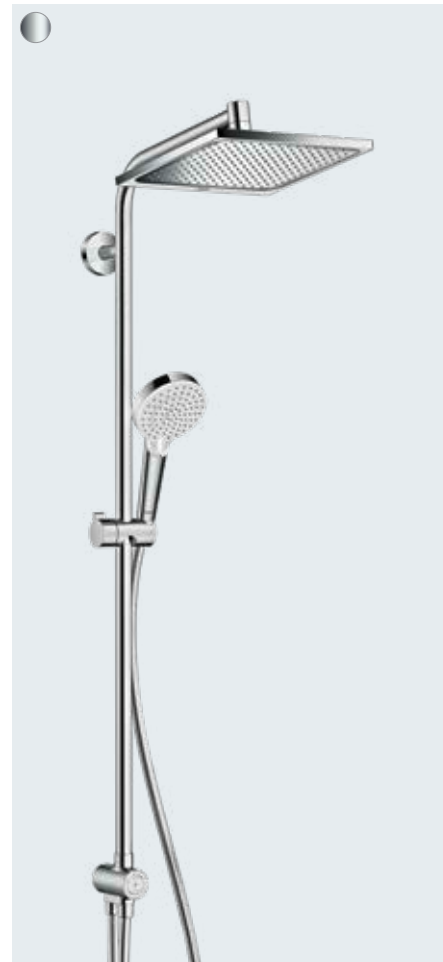

Crometta E
Showerpipe 240 1jet EcoSmart 9 l/min Reno
Shower arm length 350 mm
Height of the Showerpipe can be reduced
▪ Crometta E overhead shower 240 1jet
▪ Crometta hand shower Vario
27289, -000 EcoSmart 9 l/min

All specified flow rates are based on an operating pressure of 0.3 MPa (3 bar).

Explanations of the surfaces, technologies and jet types can be found at the end of the brochure. More products can be found at [hansgrohe.com](https://www.hansgrohe.com)