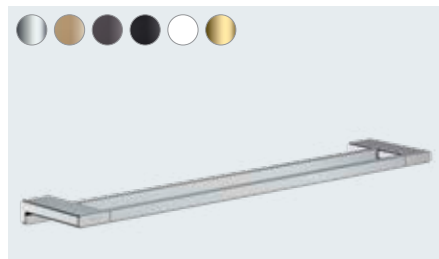

AddStoris
Double bath towel rail
41743, -000, -140, -340, -670, -700, -990