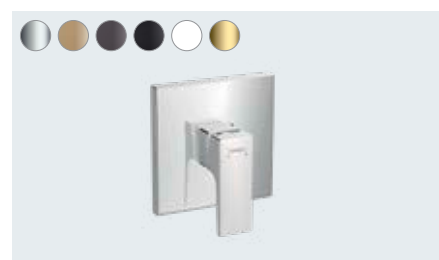

Metropol
Single lever shower mixer for concealed installation with
lever handle for iBox universal
32565, -000, -140, -340, -670, -700, -990

Basic set iBox universal (not shown)
01800180