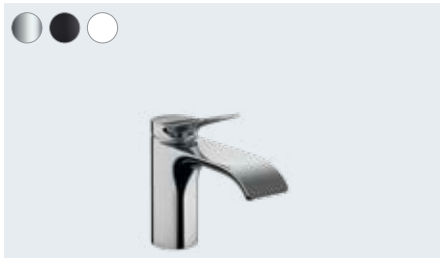

Vivenis

Pillar tap 80 for cold water without waste set
75013, -000, -670, -700