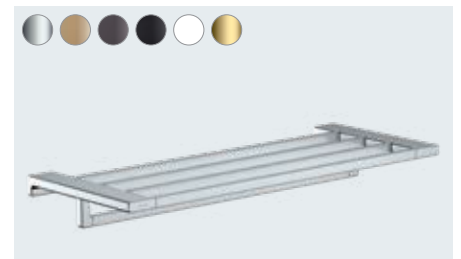

AddStoris
Towel rack with towel holder
41751, -000, -140, -340, -670, -700, -990