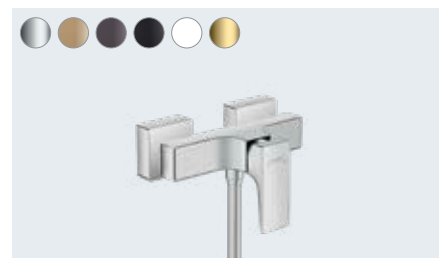

Metropol
Single lever shower mixer
for exposed installation with lever handle
32560, -000, -140, -340, -670, -700, -990