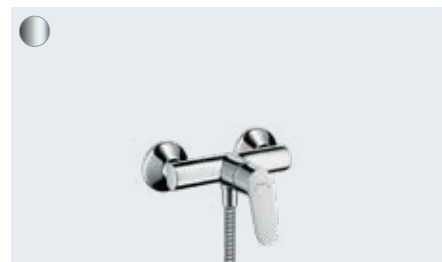

Focus
Single lever shower mixer
for exposed installation
31960, -000