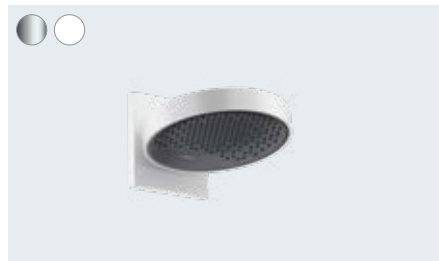

Rainfinity

Overhead shower 250 1jet with wall connector
26226, -000, -700 19 l/min
26227, -000, -700 EcoSmart 9.4 l/min