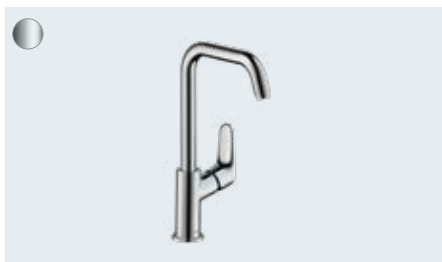

Focus
Single lever basin mixer 240
with swivel spout and pop-up waste set
31609, -000

Single lever basin mixer 240
with swivel spout without waste set
31519, -000