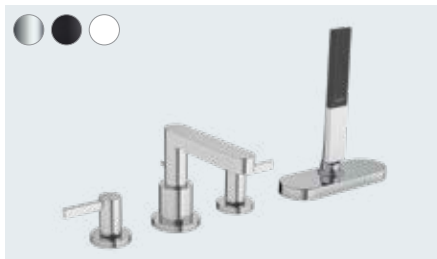

Finoris
4-hole rim mounted bath mixer with sBox
76444, -000, -670, -700
Basic set for 4-hole rim mounted bath mixer (not shown)
13444180