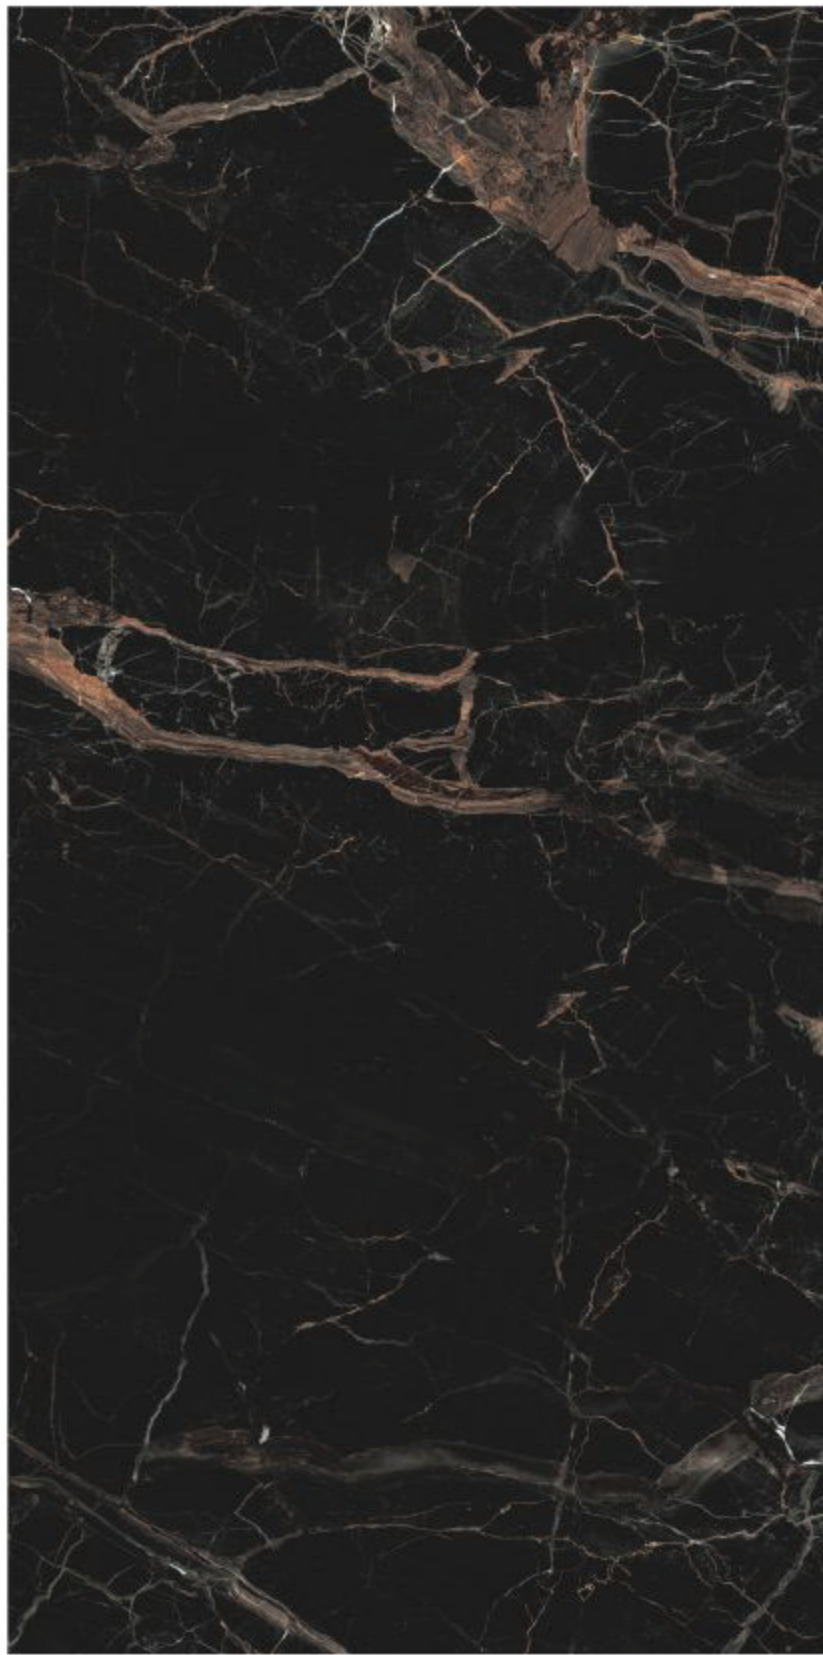

# CARAVAGGIO

**Caravaggio Black** Book Match  
1500x3000 mm

**Code :** 6050-6055

- COLOR BODY 
- MATT 
- HIGH RESOLUTION 
- 12.5 mm 

Thickness	12.5 mm
Grade	A
Surface	Matt Smooth
Bodytype	Colorbody

Example 1