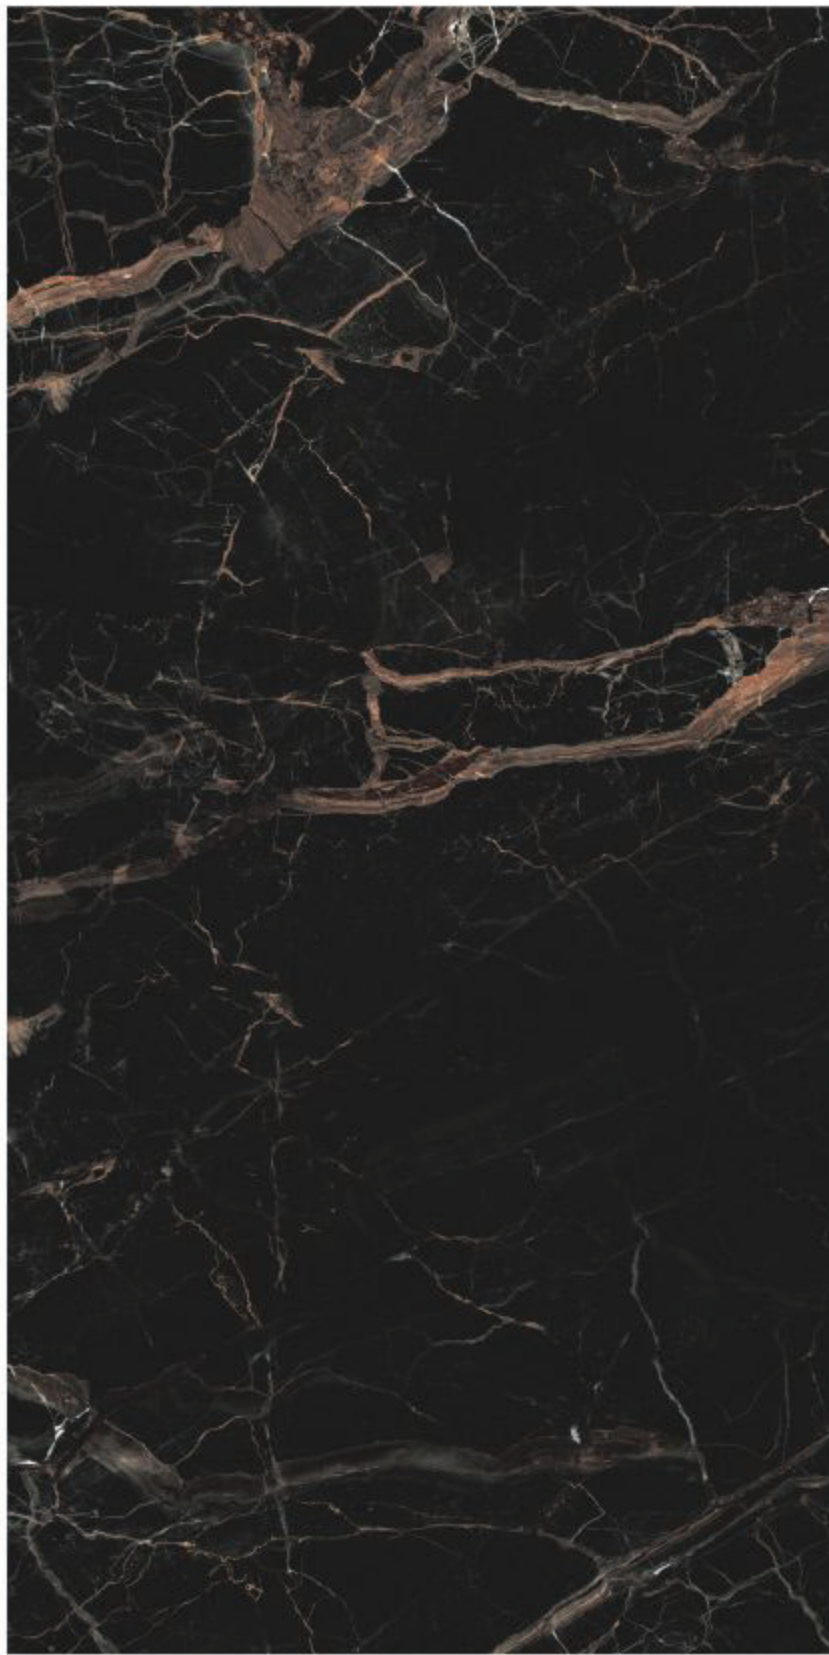

# CARAVAGGIO

**Caravaggio Black** Book Match  
1500x3000 mm

**Code :** 6050-6055

- COLOR BODY 
- MATT 
- HIGH RESOLUTION 
- 12.5 mm 

Thickness	12.5 mm
Grade	A
Surface	Matt Smooth
Bodytype	Colorbody

Example 1