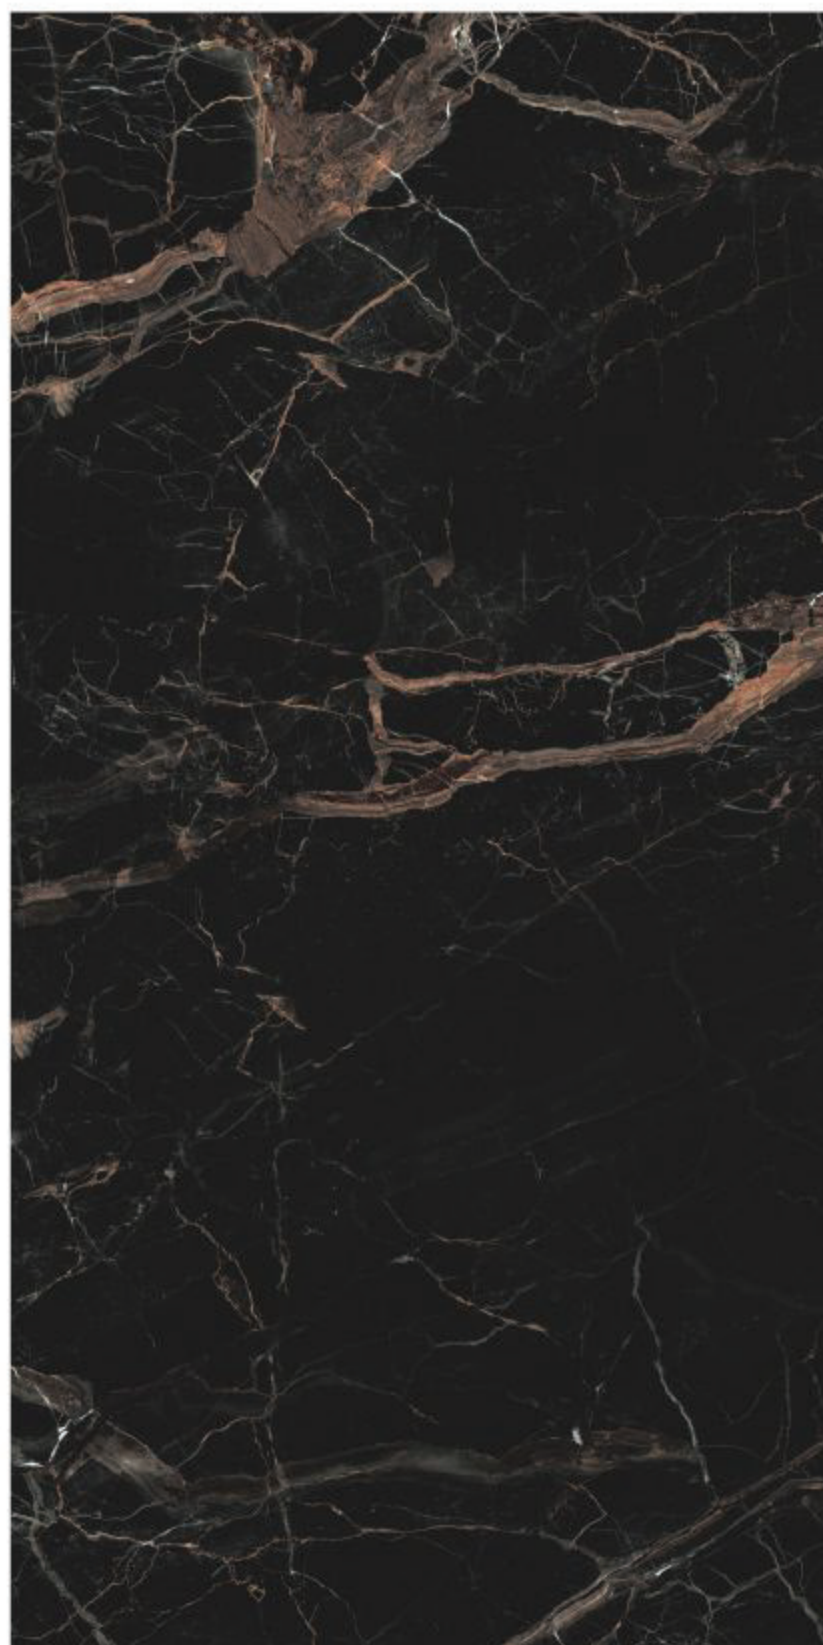

Caravaggio Black Book Match
1500x3000 mm

Code : 6050-6055

Face A
6050