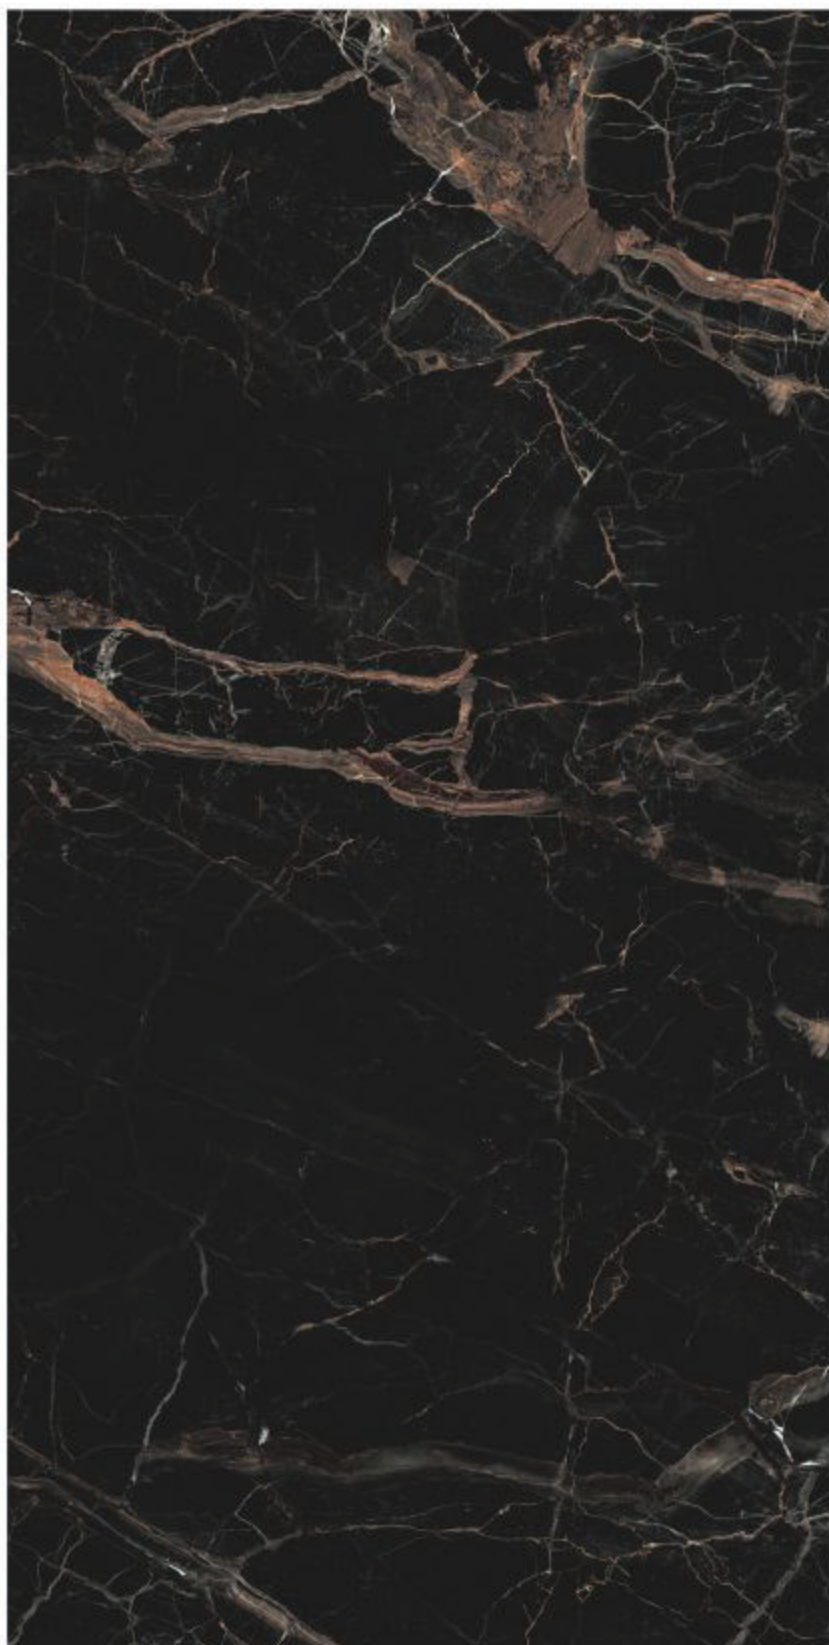

Caravaggio Black Book Match
1500x3000 mm

Code : 6050-6055

Example 2

Face B
6055